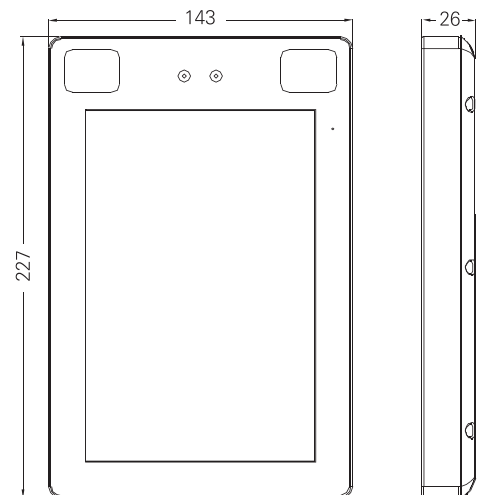

제품사양 (Specifications)

Hardware	LCD	8" Touch Screen
	CPU	900MHz Dual Core CPU
	Memory	512MB RAM / 8GB Flash
	Ingress Protection Rating	IP68
	Impaction Protection Rating	IK04
Capacity	Users	50,000
	Face	50,000 (1:N)
	Fingerprint	-
	RFID / QR	50,000 (Card)
	Palm	-
	Log	1,000,000
Communication	TCP/IP	○
	Wiegand Input / Output	○
	Wi-Fi	○
	RS485 / RS232	○
	USB	-
Preventative Measures	Mask Detection	○
	Body Temperature Detection	-
Operating	Voltage	DC 12V / 3A
	Temperature	-30~ 60°C
	Humidity	≤93%
Software		ZKBioSecurity
Dimensions (W x H x D) (mm)		143 x 227 x 26

구성도 (Configuration)

규격 (Dimensions)

(mm)

ZKTeco CO., LTD.

www.zkteco.kr E-mail : korea.sales@zkteco.com

ZKTeco