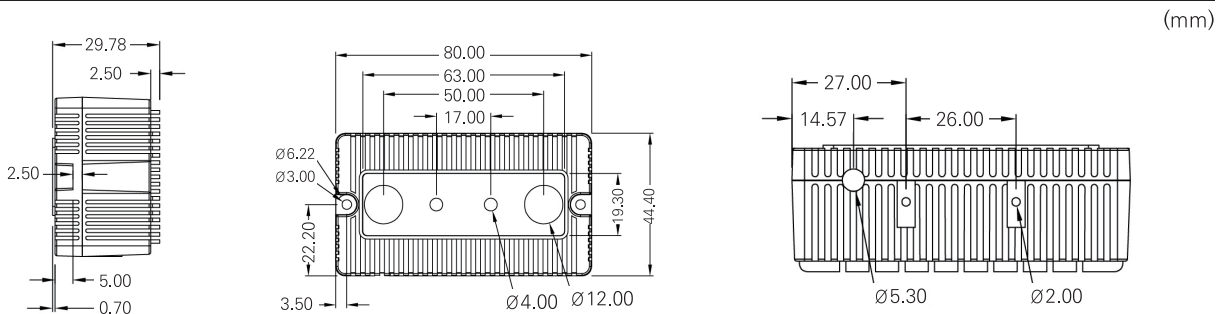

제품사양 (Specifications)

General	Image Sensor	Two 1/2.8" 2MP HDR CMOS	
	Camera	2MP / Using Visible Light or Near-Infrared Light	
	Communication Interface	USB 2.0	
	Communication Protocol	UVC & HID Protocol	
	Power Supply	USB 5V	
	Operating Temperature	-10°C ~ 50°C	
	Operating Humidity	0% ~ 90%	
	Dimensions (W x H x D) (mm)	80 x 45 x 29.78 (±1mm)	
Optical & Image Parameters	Camera Type	Visible Light	Near-infrared
	Field of View	D=73° / H=65° / V=40°	D=73° / H=65° / V=40°
	Image Resolution & Frame Rate	720 x 1280@25fps / 480 x 640@25fps	720 x 1280@25fps / 480 x 640@25fps
	Wide Dynamic Range	105dB	105dB
	Distortion	≤0.5%	≤0.5%
	Default Output Format	MJPEG	NV12
	Luminance	0.01 Lux ~ 50,000 Lux	0.01 Lux ~ 20,000 Lux
Operating System	Windows	Windows 7 / 10 (32 or 64bit)	
	Android	Android 4.1 or Higher	
ZKLiveFace Algorithm	Angle Tolerance	Yaw ≤ ±30°, Pitch ≤ ±30°, Roll ≤ ±30°	
	Face Capacity	50,000	
	Face Features Recognition Accuracy	Age (±5 y/o) > 85%, Gender > 96%, Emotional Expression > 88%	
	Facial Recognition Accuracy	FAR = 0.01% when FRR = 1%, FAR = 0.0001% when FRR = 5%	
ZKPalm Algorithm	Angle Tolerance	Yaw ≤ ±30°, Pitch ≤ ±30°, Roll ≤ 30°, Bend ≤ 20%	
	Palm Capacity	6,000	
	Palm Recognition Accuracy	FAR = 0.001% when FRR = 0.68%	
Recognition Distance	Face Recognition	50 ~ 200cm	
	Palm Recognition	15 ~ 40cm	

규격 (Dimensions)

ZKTeco CO., LTD.

www.zkteco.kr E-mail : korea.sales@zkteco.com

ZKTeco